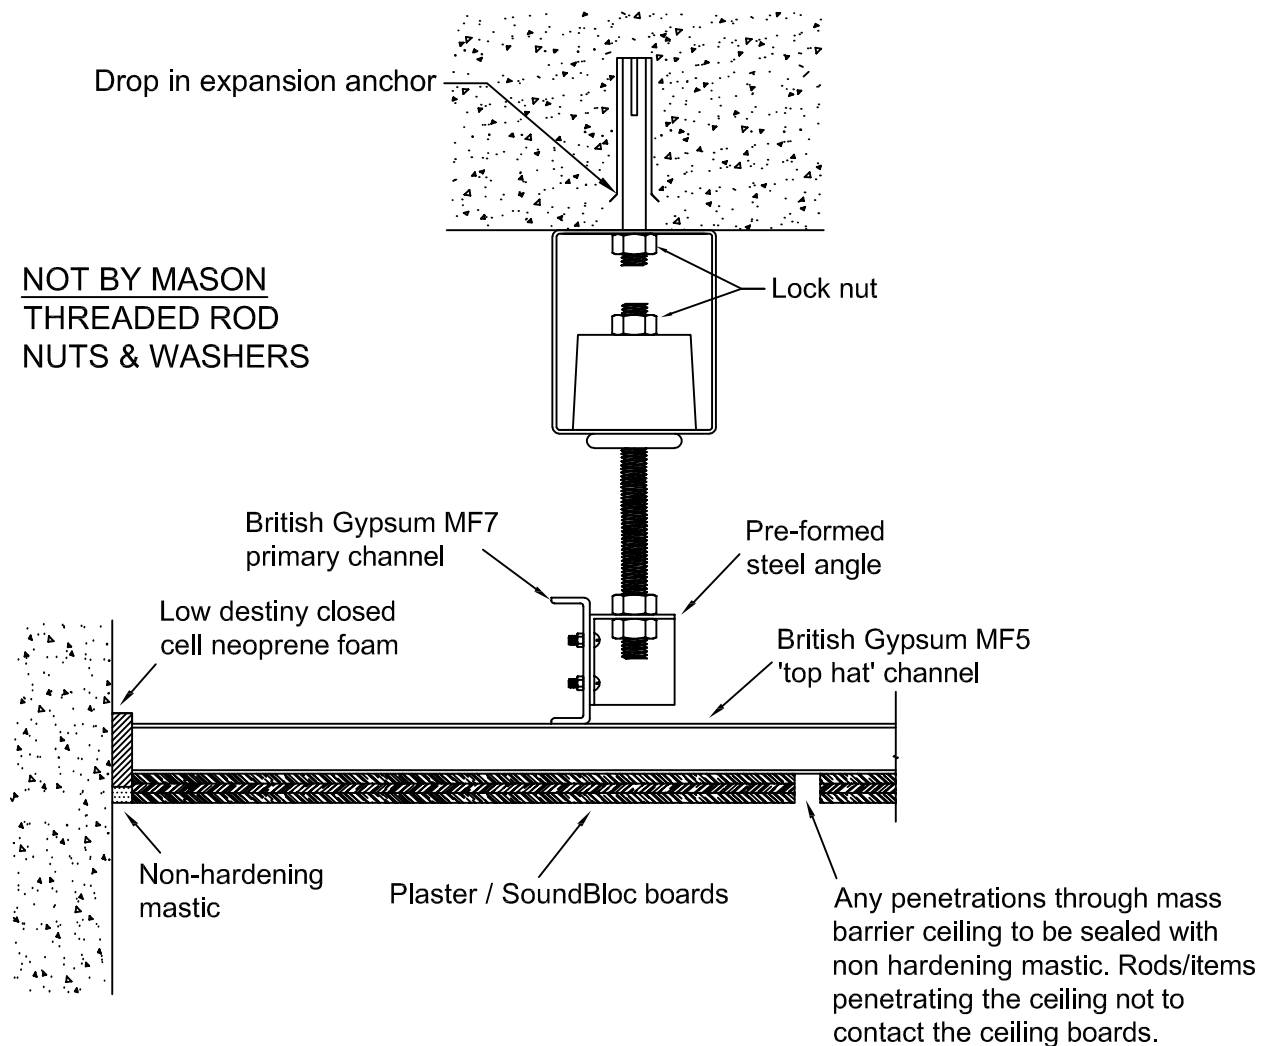

Note:

All nuts not be lock nut
unless labeled otherwise

Note:

Ceiling not to touch external
wall. Use low density closed
cell neoprene and non-hardening
mastic to fill/seal edge.

Note:

To prevent uplift a penny washer and
nut can be placed below the hanger. It
is essential that washer does not
contact the underside of the hanger,
maintain minimum 3mm clearance.